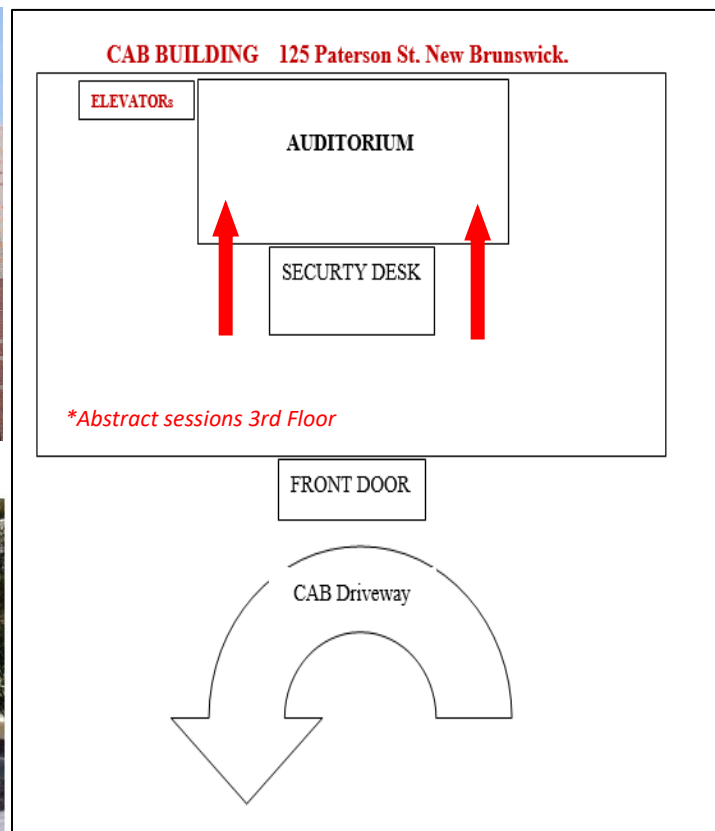

# Rutgers RWJ Conference Map

**Clinical Academic Building**  
125 Paterson Street, New Brunswick NJ 08901

30 min (25.1 miles)

via I-95 S

Fastest route now due to traffic conditions

⚠ This route has tolls.