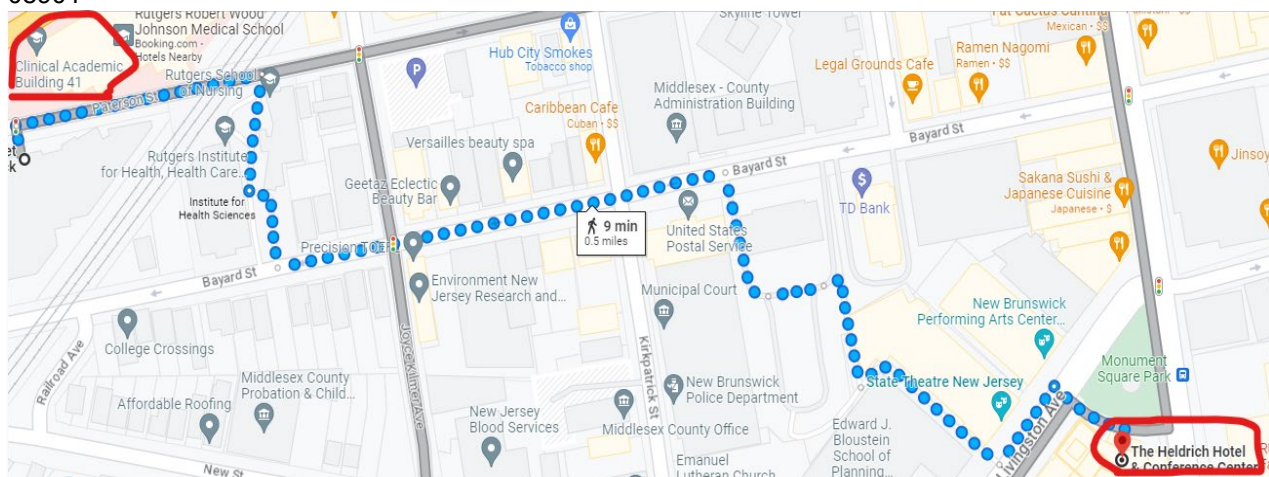

30 min (25.1 miles)

via I-95 S

Fastest route now due to traffic conditions

⚠ This route has tolls.

Newark Liberty International Airport

3 Brewster Rd, Newark, NJ 07114

- Get on NJ-81 S in Elizabeth from Hotel Rd and US-1 S/US-9 S
  4 min (2.6 mi)
- Take I-95 S to NJ-18 N in East Brunswick. Take exit 9 from I-95 S
  19 min (19.7 mi)
- Continue on NJ-18 N. Take New Jersey 18 Service Rd to NJ-27 S in New Brunswick
  7 min (2.8 mi)

125 Paterson St
New Brunswick, NJ 08901

There are 6 ways to get from Newark Airport (EWR) to New Brunswick by train, taxi, car, shuttle or towncar

Select an option below to see step-by-step directions and to compare ticket prices and travel times in Rome2rio's travel planner.

RECOMMENDED

Train

Train via Newark Airport Railroad Station

Taxi

Drive

Shuttle

Towncar

From Heldrich Hotel → Clinical Academic Building 9 min walk; 2 min Cab/Uber

Clinical Academic Building

125 Paterson St
New Brunswick, NJ
08901

Heldrich Hotel
10 Livingston Ave
New Brunswick, NJ
08901