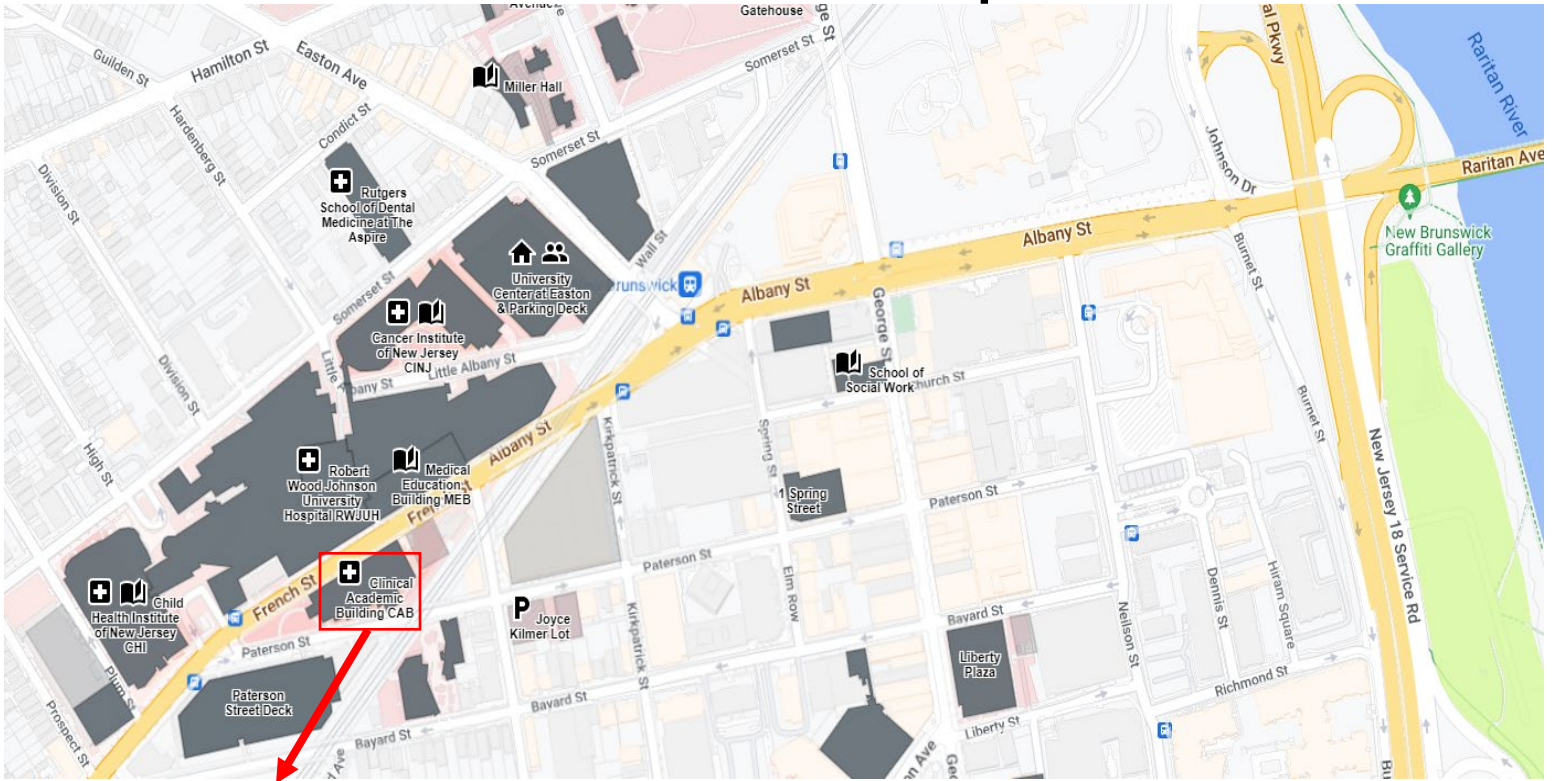

# Rutgers RWJ Conference Map

**Clinical Academic Building**  
125 Paterson Street, New Brunswick NJ 08901

30 min (25.1 miles)

via I-95 S

Fastest route now due to traffic conditions

⚠ This route has tolls.

### Newark Liberty International Airport

3 Brewster Rd, Newark, NJ 07114

- Get on NJ-81 S in Elizabeth from Hotel Rd and US-1 S/US-9 S  
4 min (2.6 mi)
- Take I-95 S to NJ-18 N in East Brunswick. Take exit 9 from I-95 S  
19 min (19.7 mi)
- Continue on NJ-18 N. Take New Jersey 18 Service Rd to NJ-27 S in New Brunswick  
7 min (2.8 mi)

### From Heldrich Hotel → Clinical Academic Building 9 min walk; 2 min Cab/Uber